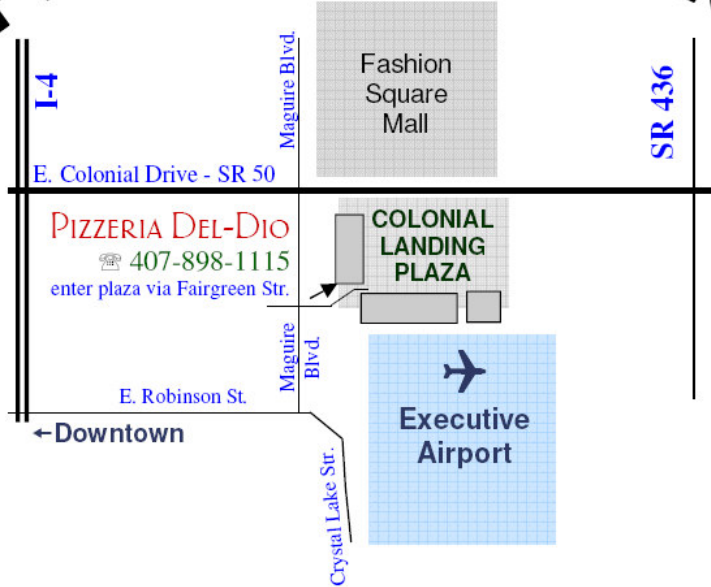

Pizzeria Del-Dio

3210 E. Colonial Dr. Orlando FL 32803

Colonial Landing Plaza

**SPORTS
AUTHORITY**